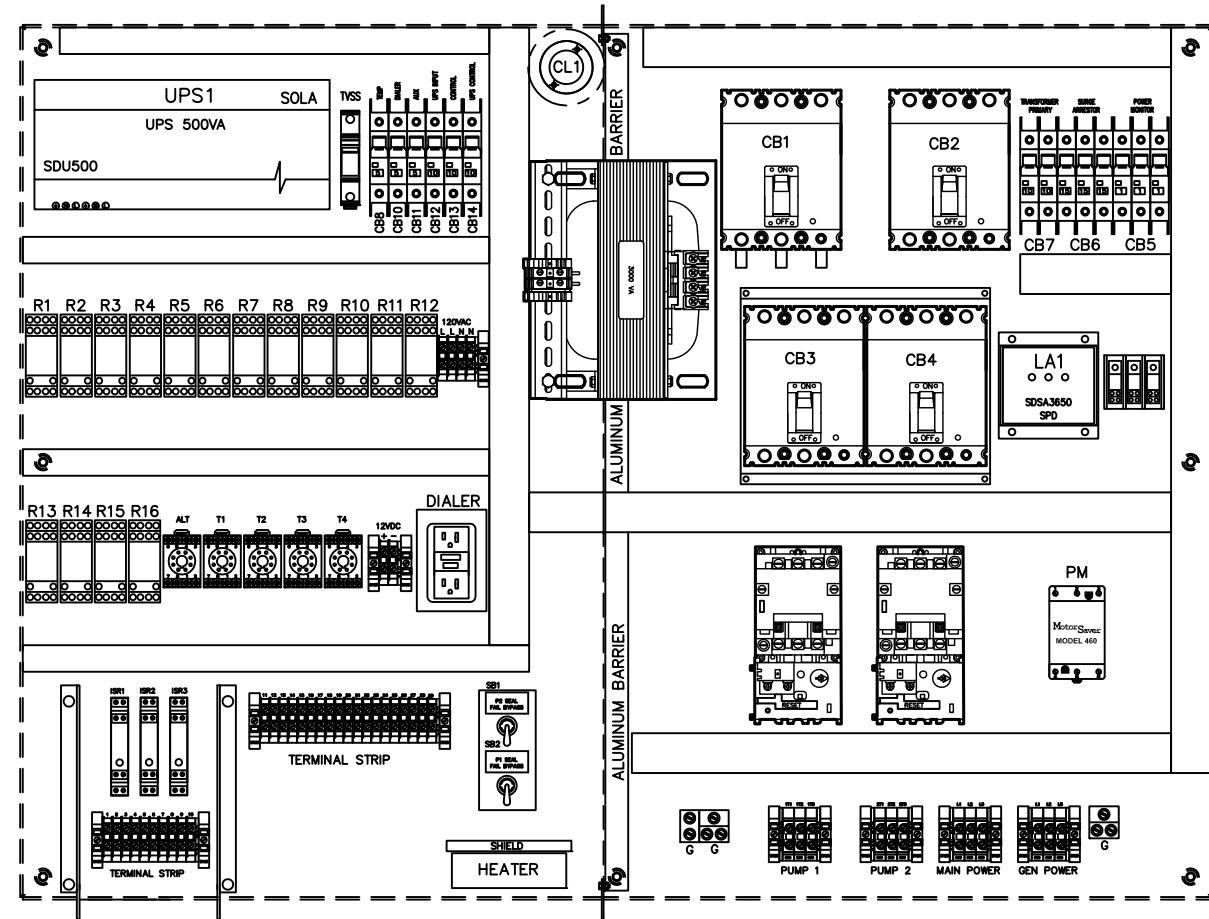

36H X 48W X 12D STAINLESS STEEL NEMA 4X CABINET

LIFT STATION SYSTEM  
CONTROL PANEL LAYOUT  
DRAWING

DEADFRONT VIEW

BACKPLATE VIEW

REV	DATE	DESCRIPTION	BY
1			

© ROMTEC INC. ALL RIGHTS RESERVED. THESE PLANS AND DRAWINGS MAY NOT BE REPRODUCED, ADAPTED, OR FURTHER DISTRIBUTED, AND NO COMPONENTS MAY BE CONSTRUCTED FROM THESE PLANS, WITHOUT WRITTEN PERMISSION OF ROMTEC, INC.