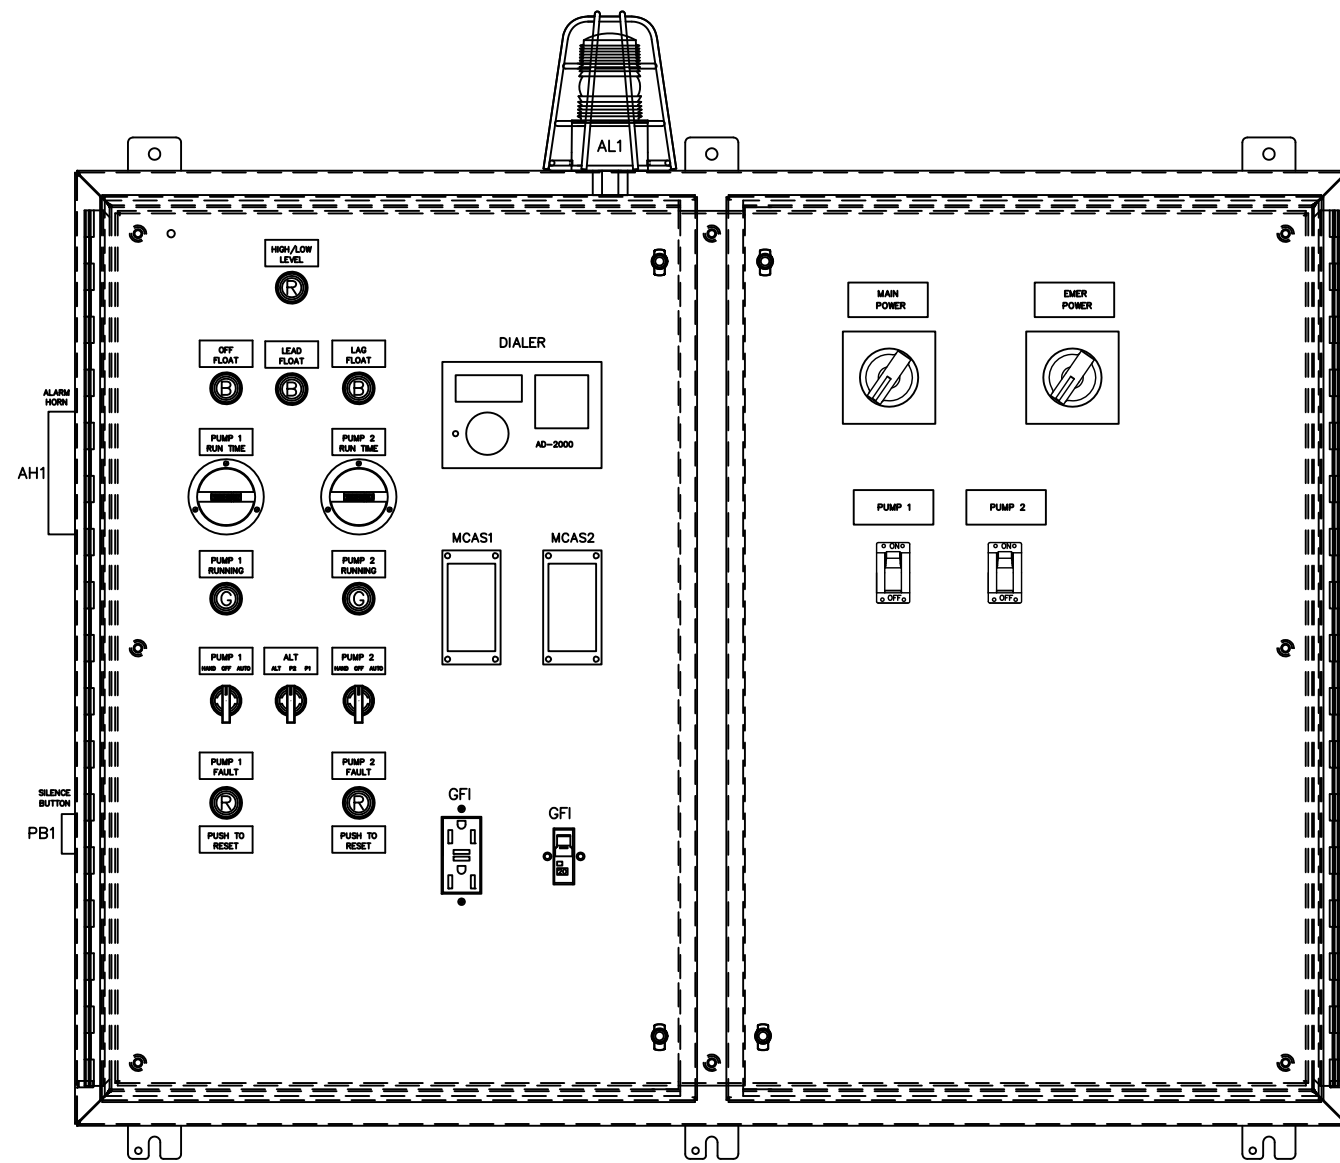

36H X 48W X 12D STAINLESS STEEL NEMA 4X CABINET

LIFT STATION SYSTEM  
CONTROL PANEL LAYOUT  
DRAWING

DEADFRONT VIEW

BACKPLATE VIEW

REV	DATE	DESCRIPTION	BY
1			

© ROMTEC INC. ALL RIGHTS RESERVED. THESE PLANS AND DRAWINGS MAY NOT BE REPRODUCED, ADAPTED, OR FURTHER DISTRIBUTED, AND NO COMPONENTS MAY BE CONSTRUCTED FROM THESE PLANS, WITHOUT WRITTEN PERMISSION OF ROMTEC, INC.