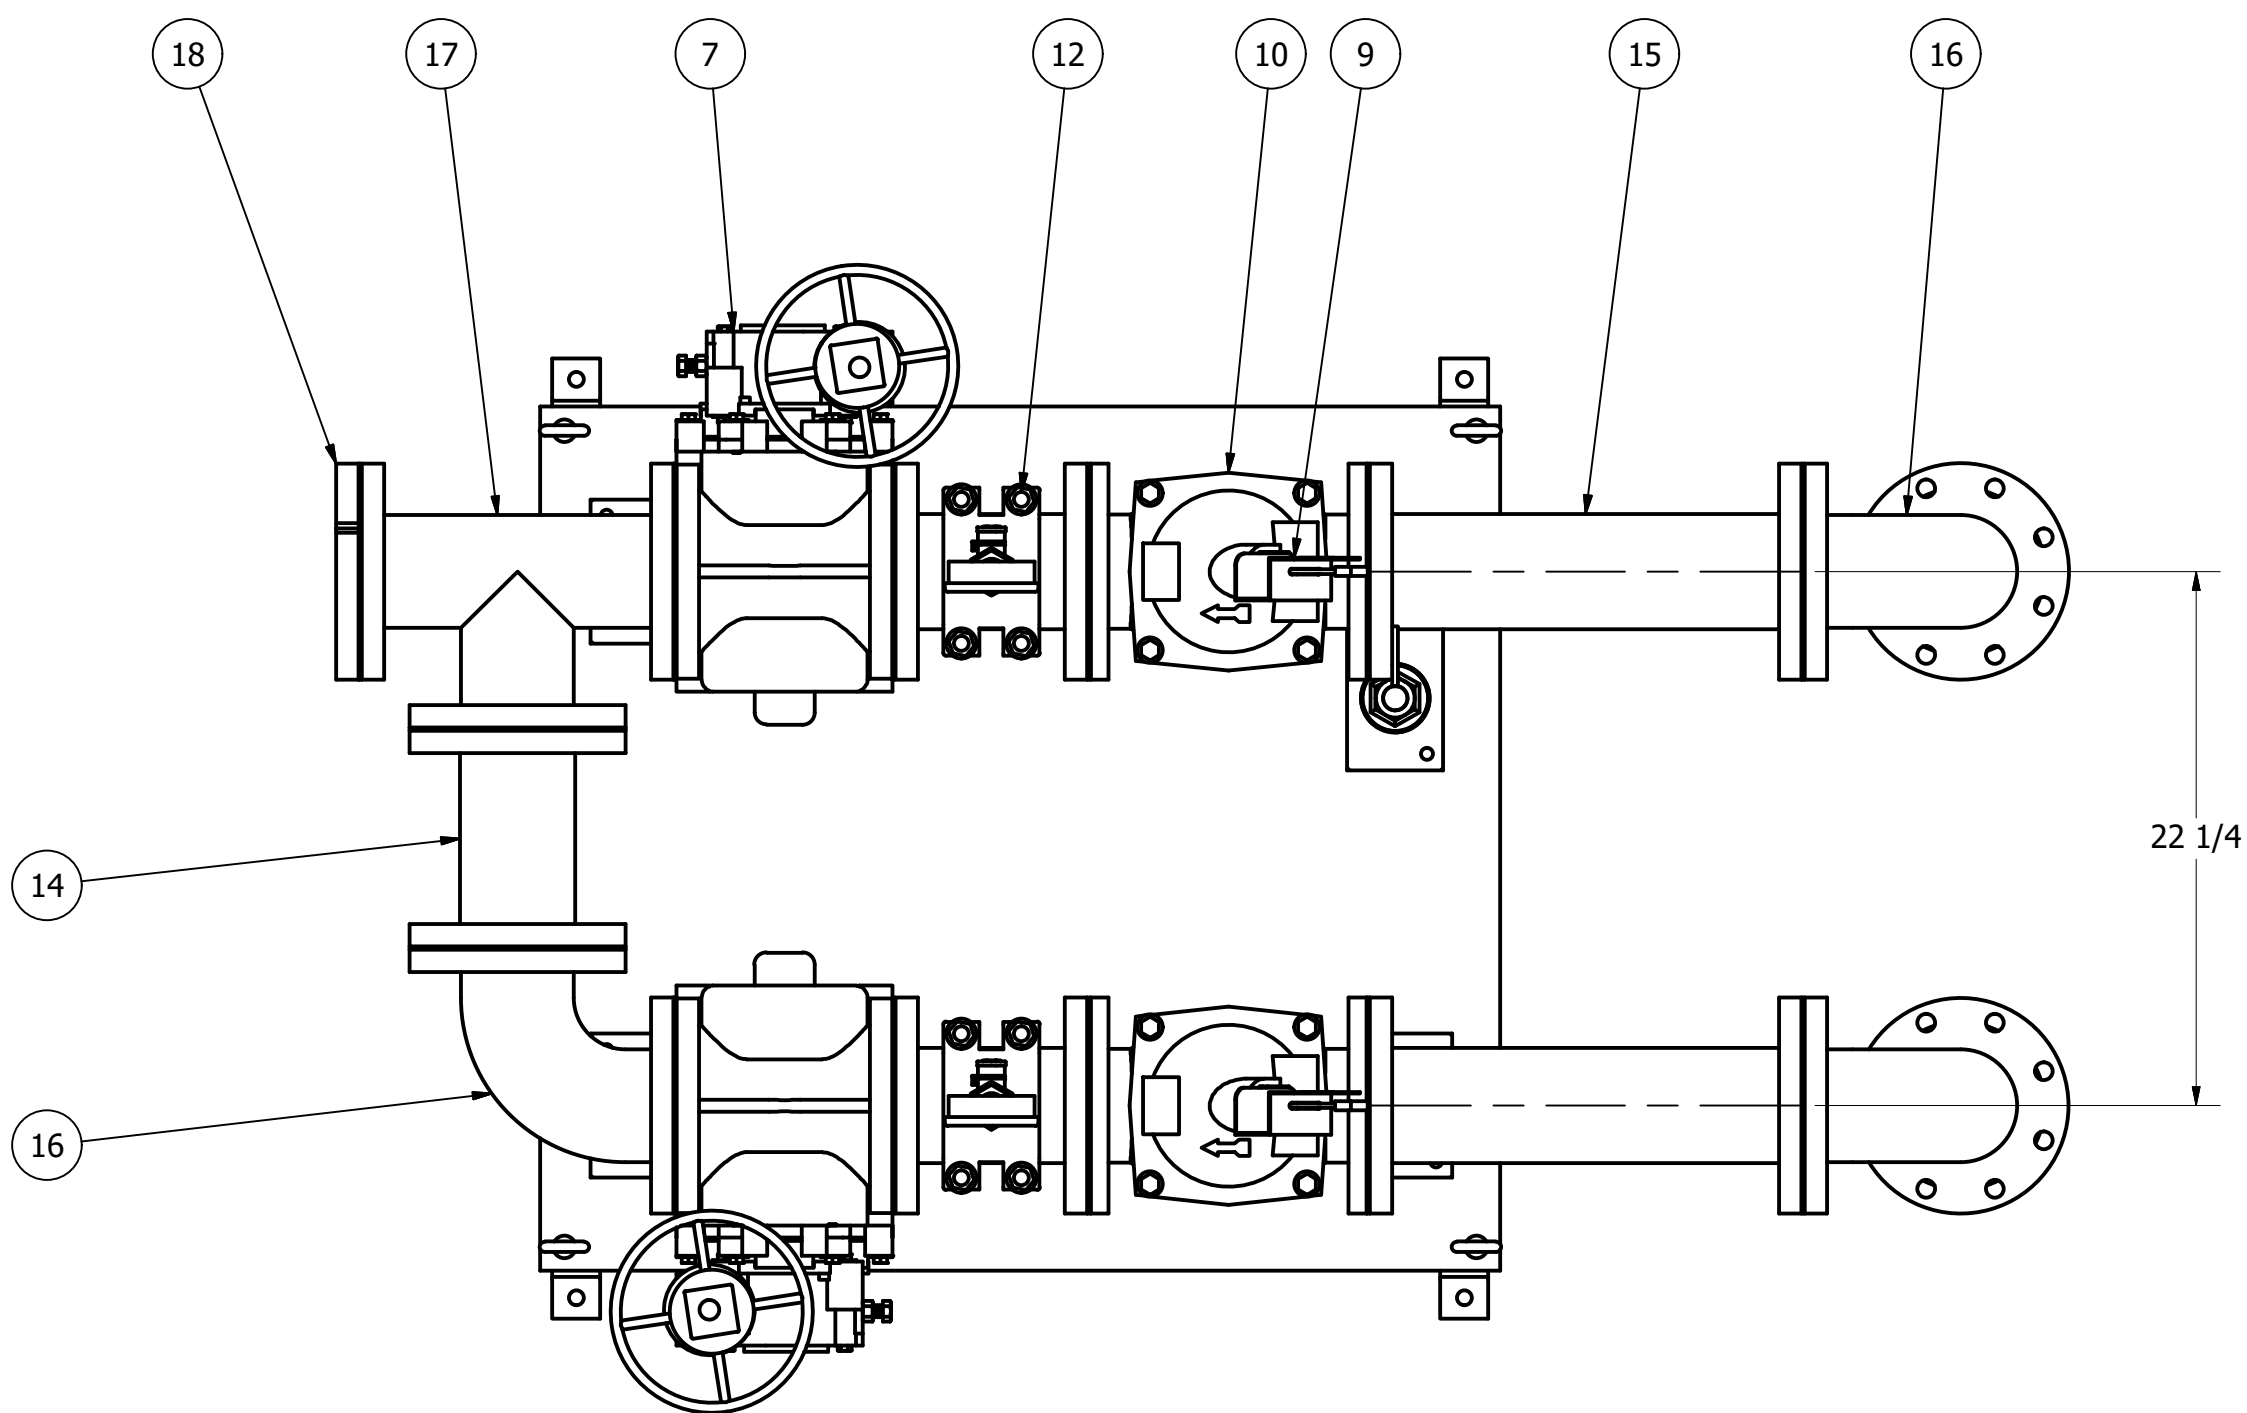

ISO VIEW
SCALE 1 / 12
4" VALVE SKID
W/ PRESSURE GAUGES

TOP VIEW
SCALE 1 / 8

DETAIL C
SCALE 1 / 4

PROFILE VIEW
SCALE 1 / 8