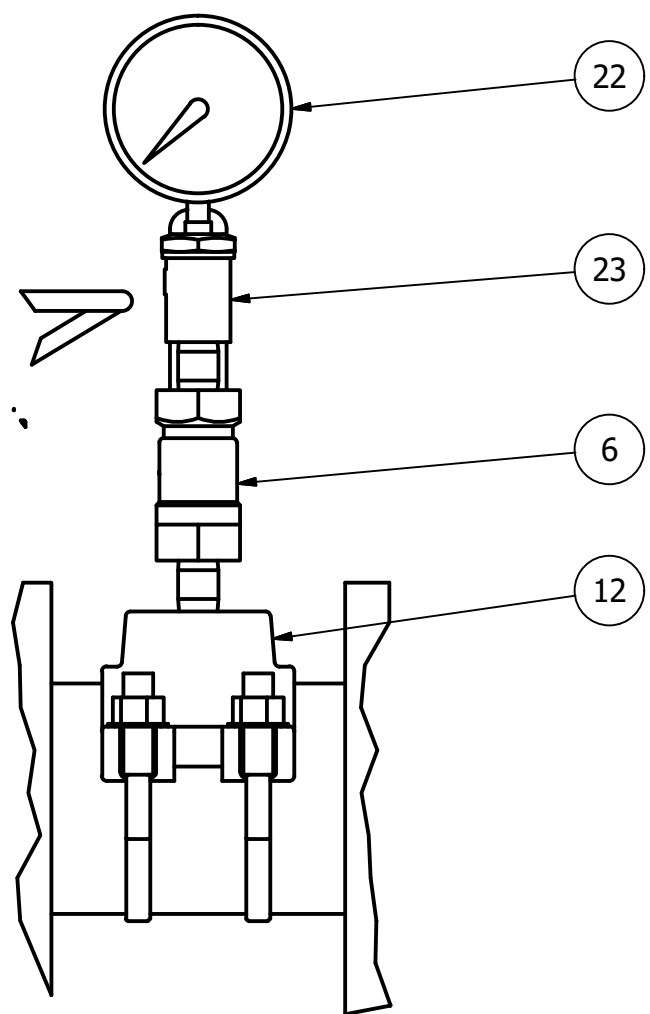

ISO VIEW
SCALE 1 / 12
4" VALVE SKID
W/ PRESSURE GAUGES

TOP VIEW
SCALE 1 / 8

DETAIL C
SCALE 1 / 4

PROFILE VIEW
SCALE 1 / 8