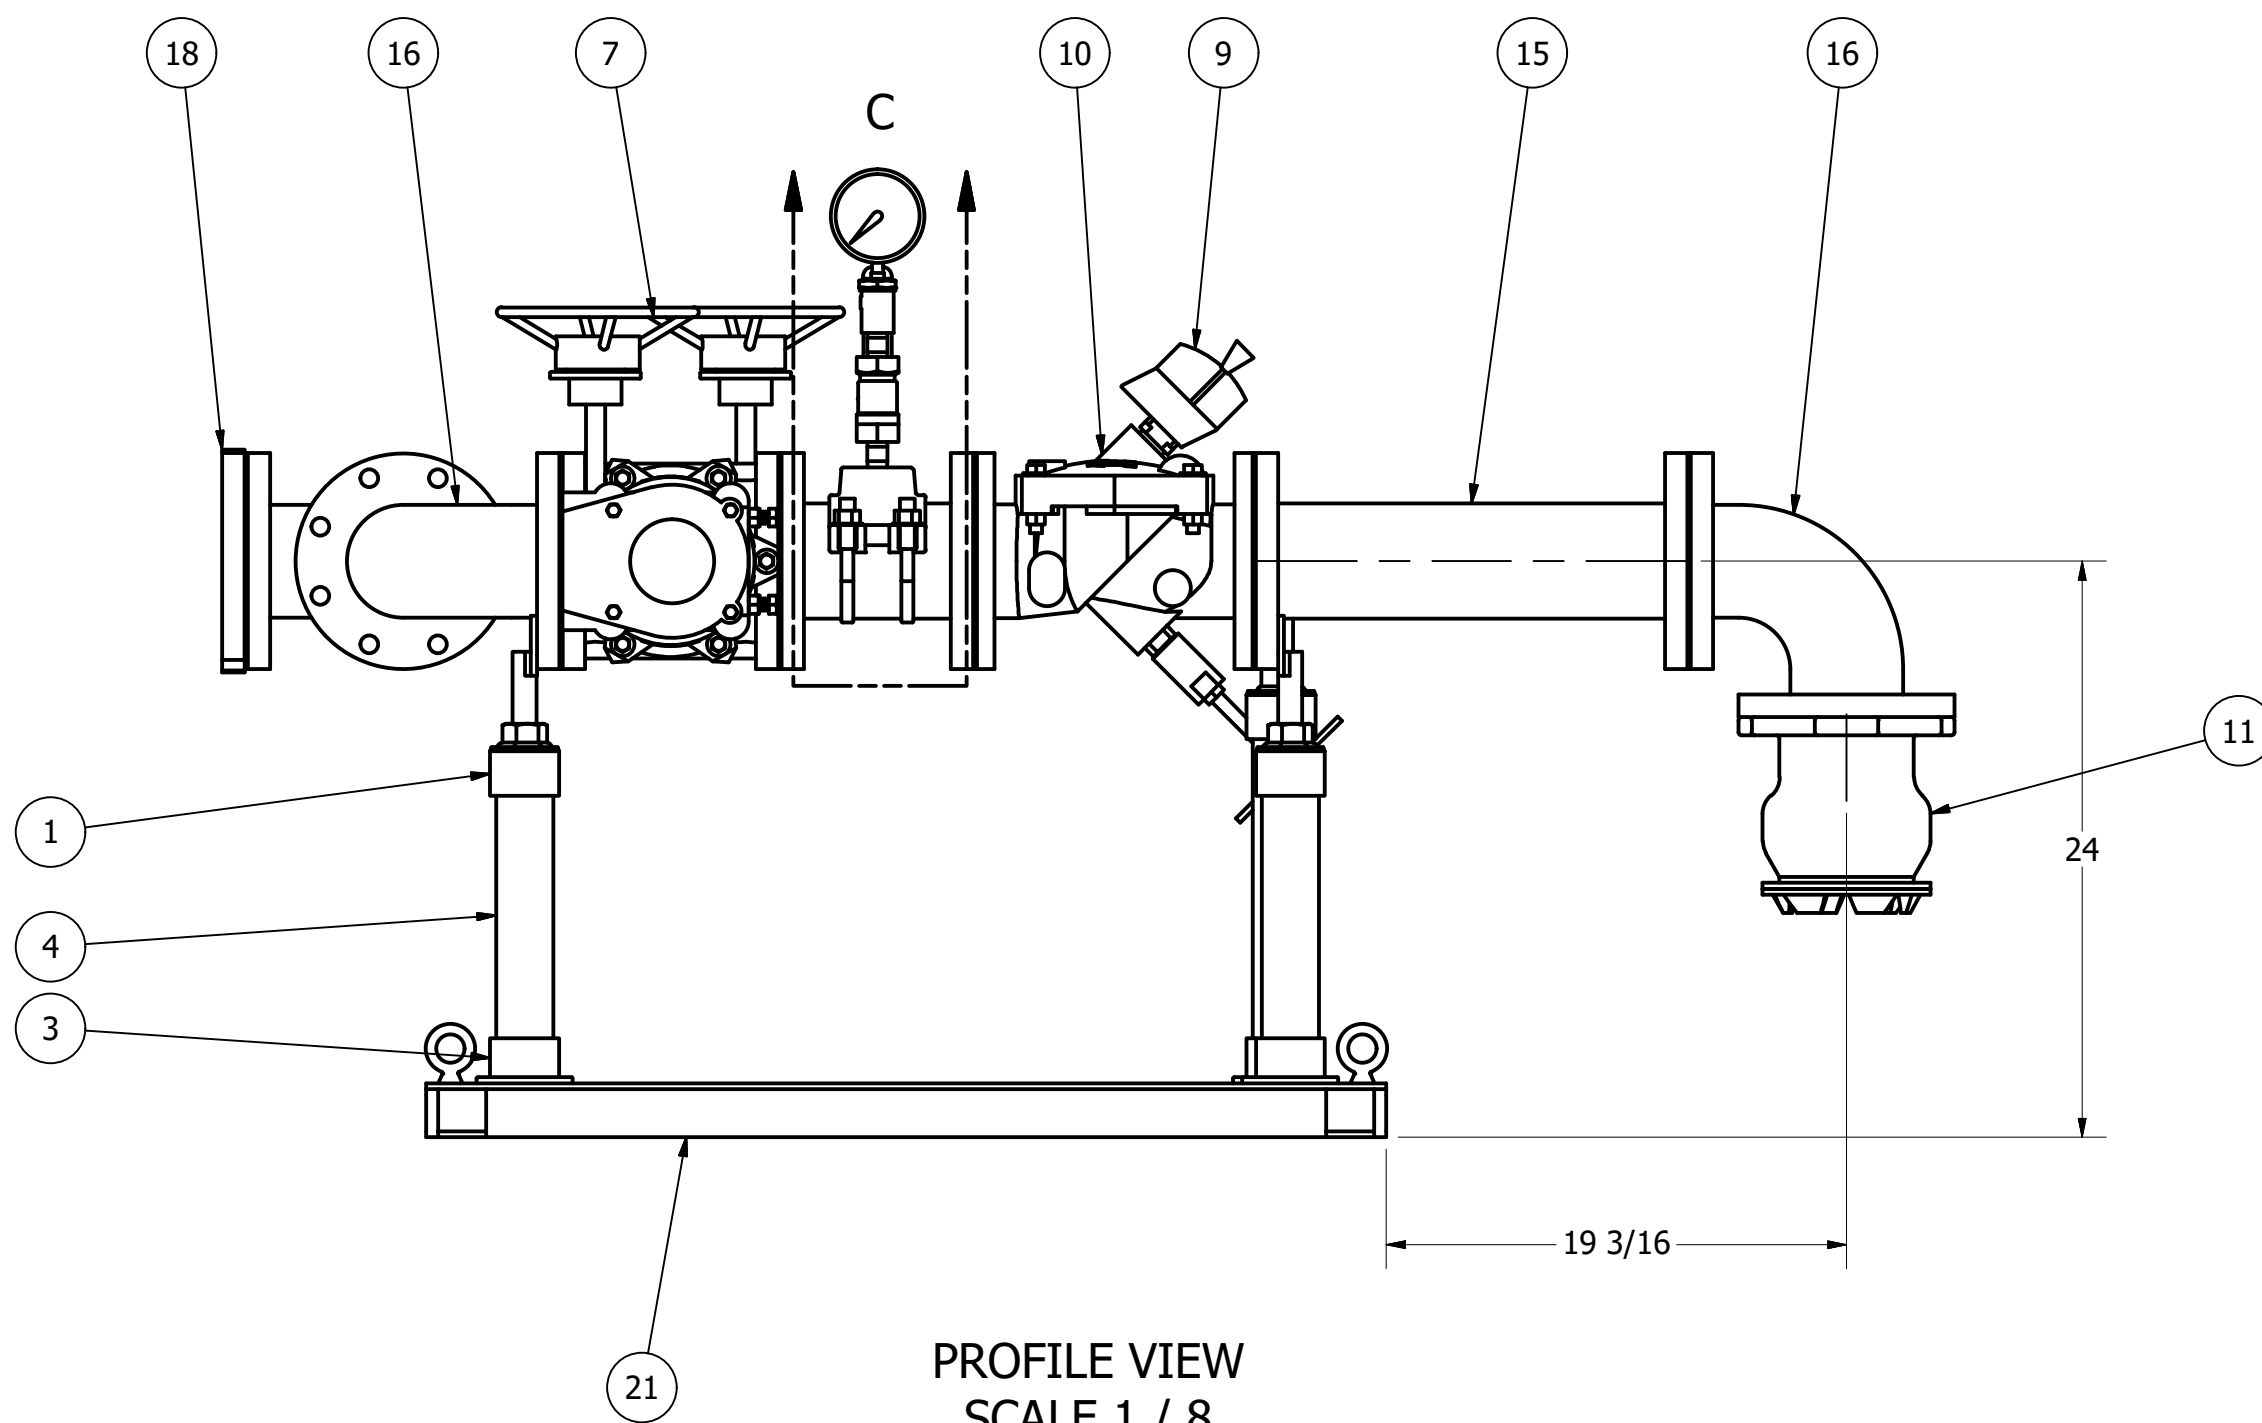

ISO VIEW
SCALE 1 / 12
4" VALVE SKID
W/ PRESSURE GAUGES

TOP VIEW
SCALE 1 / 8

DETAIL C
SCALE 1 / 4

PROFILE VIEW
SCALE 1 / 8